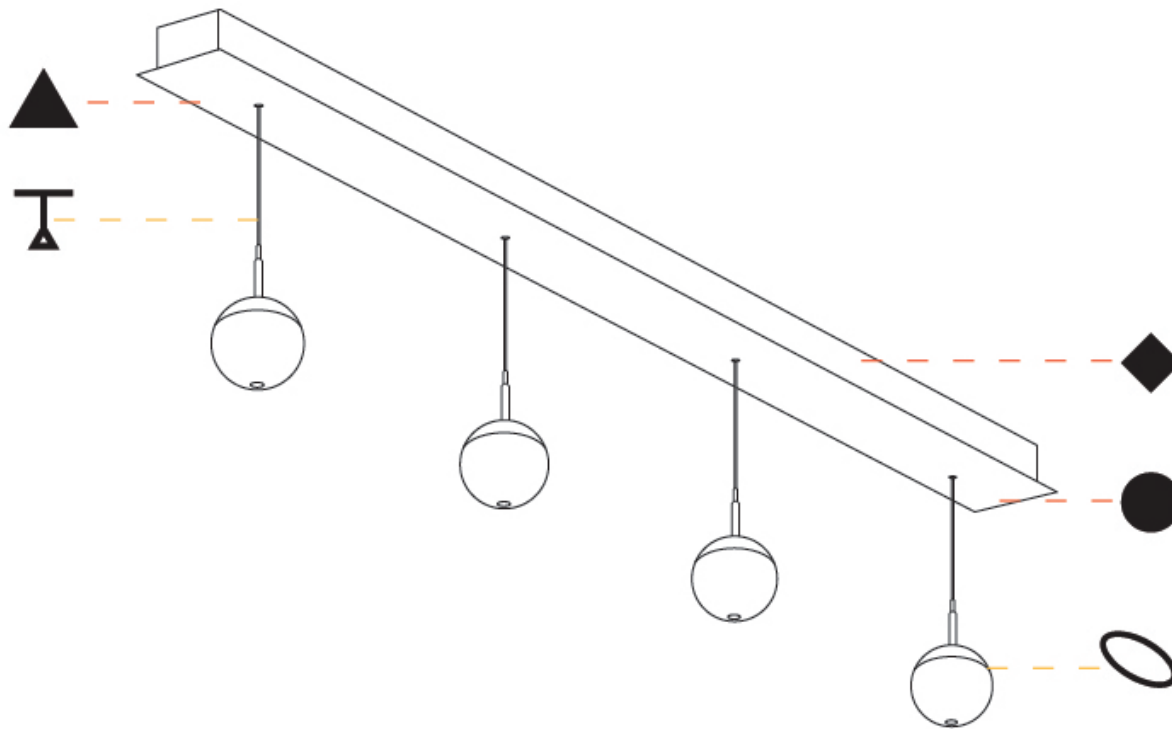

G-MINI CHANNEL SNOOKER METAL SUSPENSION

A300639-

PROJECT	_____
TYPE	_____
SPECIFIER	_____
QUANTITY	_____
DATE	_____

A