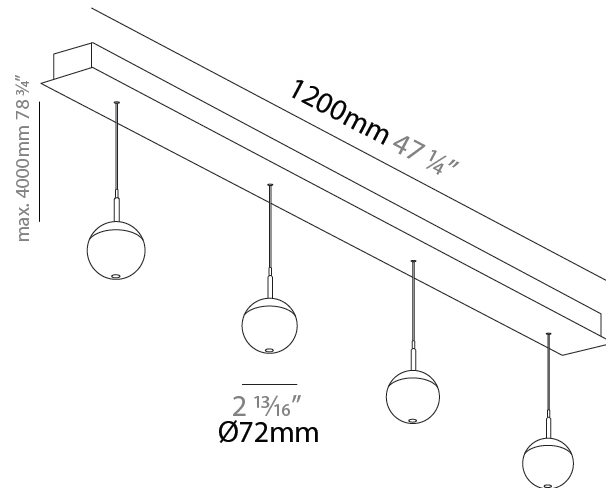

GENERAL

Series: G-Mini Channel
Subseries: G-Mini Channel Snooker Metal
Partner: Prolicht
Division: Architectural
Installation: Suspension
Product Type: Clusters
Mounting Location: Ceiling
Light Distribution: Direct

PHYSICAL

Shape: Sphere
Diameter (mm): 72
Diameter (in): 2 ¹³/₁₆
Length (mm): 1200
Length (in): 47 ¹/₄
Height (mm): 72
Height (in): 2 ¹³/₁₆
Fixture Finish: CHR
Holder Finish: SSR / BKV / CWI / CRY / HAB / LAG / UFT / ITA / RUA / RUR / MIC / FTG / MYG / TWT / LOD / PUS / FRO / FUP / KIA / POP / BLS / SPG / MEY / GOH / GUM / CHC / COM / ABZ / JAG
Fixture Material: Aluminum Die Cast
Cable Details: 2000mm/78 3/4" or 4000mm/157 1/2" Cable - Color Options: Black / White / Orange / Red / Green

ELECTRICAL

Lamp Type: LED (Zhaga Standard)
Input Wattage (W): 26
Total Output Wattage (W): 23.7
Dimming: Non-Dimmable
Driver Included: Yes
Driver Location: Integrated
Driver Type: Constant Current - Universal
Driver Class: Class 2
Input Voltage (V): 120 - 277

LED

Color Temperature (°K): 2700 / 3000 / 3500 / 4000
Max. Delivered Lumen (lm): 1240 / 1313 / 1386 / 1423
Nominal Lumen (lm): 1840 / 1949 / 2057 / 2112
CRI: >90 CRI
Lamp Life (hrs): 50000

OPTICAL

Beam Angle: 32 / 58

RATINGS AND CERTIFICATIONS

Certified By: Certified for North American Standards
IP rating: IP20