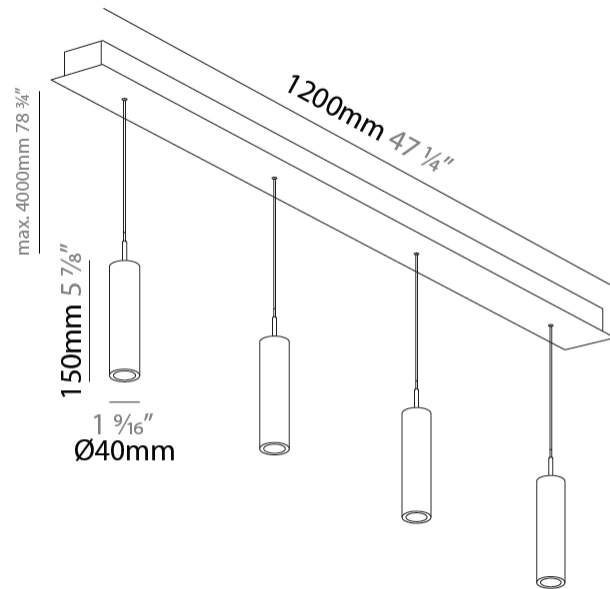

GENERAL

Series: G-Mini Channel
Subseries: G-Mini Channel Hangover
Partner: Prolicht
Division: Architectural
Installation: Suspension
Product Type: Clusters
Mounting Location: Ceiling
Light Distribution: Direct

PHYSICAL

Shape: Cylinder
Diameter (mm): 40
Diameter (in): 1 5/16
Length (mm): 1200
Length (in): 47 1/4
Height (mm): 150
Height (in): 5 7/8

Diffuser: Shine Ring - NOR / OPL / YEL / ORA / RED / BLU / GRN
Fixture Finish: SSR / BKV / CWI / CRY / HAB / UFT / ITA / RUA / FTG / MYG / LOD / PUS / FRO / FUP / KIA / POP / BLS / SPG / MEY / GOH / CHC / COM / ABZ / JAG / OBR / MOS / ROR
Accent Finish: NOF / COP / MIR / SSS
Fixture Material: Extruded Aluminum / Steel
Cable Details: 2,000mm/78 3/4" / 4,000mm/157 1/2" - Cable, Black, Green, Orange, Red, White

ELECTRICAL

Lamp Type: LED (Zhaga Standard)
Input Wattage (W): 39
Total Output Wattage (W): 35.4
Dimming: Non-Dimmable
Driver Included: Yes
Driver Location: Integrated
Driver Type: Constant Current - Universal
Driver Class: Class 2
Input Voltage (V): 120 - 277

LED

Color Temperature (°K): 2700 / 3000 / 3500 / 4000
Max. Delivered Lumen (lm): 2776 / 2904 / 3012 / 3080
Nominal Lumen (lm): 3878 / 4056 / 4206 / 4301
CRI: >90 CRI
Lamp Life (hrs): 50000

OPTICAL

Beam Angle: 40 / 52

RATINGS AND CERTIFICATIONS

Certified By: Certified for North American Standards
IP rating: IP20